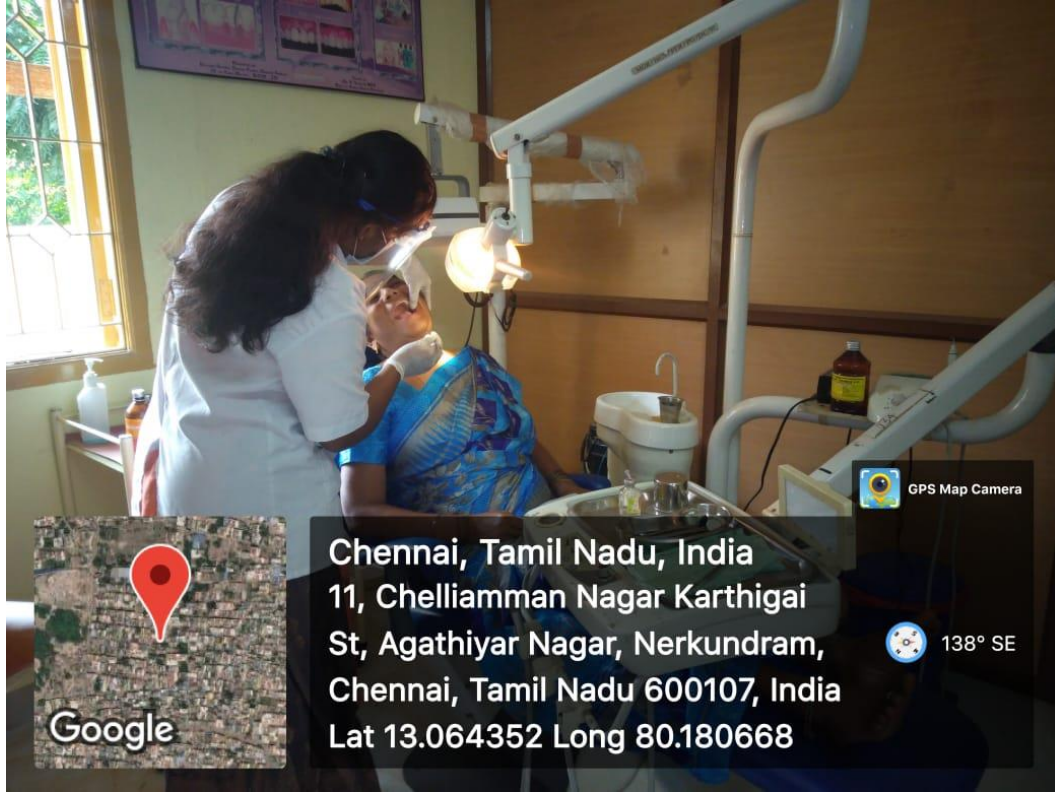

Google

Chennai, Tamil Nadu, India
11, Chelliamman Nagar Karthigai
St, Agathiyar Nagar, Nerkundram,
Chennai, Tamil Nadu 600107, India
Lat 13.064352 Long 80.180668

GPS Map Camera

138° SE